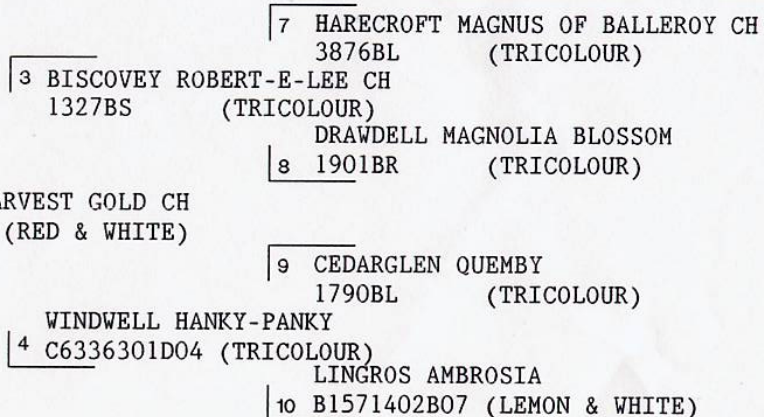

I certify this pedigree to be correct to the best of my/our belief:

Signed:

Date:

THE KENNEL CLUB

1 CLARGES STREET, LONDON, W1Y 8AB

CERTIFIED PEDIGREE

EXTRACTED FROM
KENNEL CLUB RECORDS

Pedigree for DRAWDELL INCA GOLD
Breed BASSET HOUND
Colour RED & WHITE

Breeder MR & MRS D LEDWARD
Sex DOG

Registration No 2290BY
Born 16/10/86

Registered litter - brothers and sisters
DRAWDELL SWEET CHARLOTTE(B)
DRAWDELL SWEET CHARITY(B)

SIRE 1: GLADSOMES HARVEST GOLD CH
3596BT (RED & WHITE)